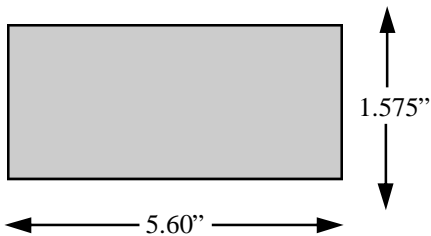

THREE TIER TOP FILTERS

Part Number 1030-01-353-X * Price 1-100 $1.25