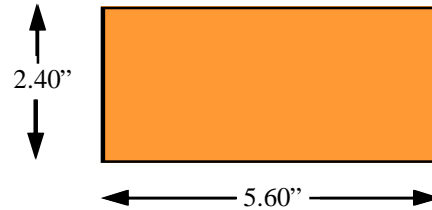

6 INCH, TWO TIER TOP FILTERS

Part Number 1030-01-318-X * Price 1-100 $1.25