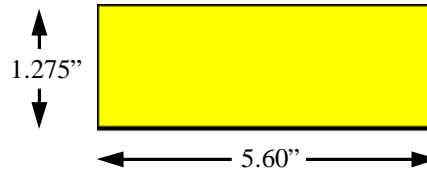

4 INCH TOP & TRIPLE CENTER FILTERS

Part Number 1030-01-320-X * Price 1-100 $1.25