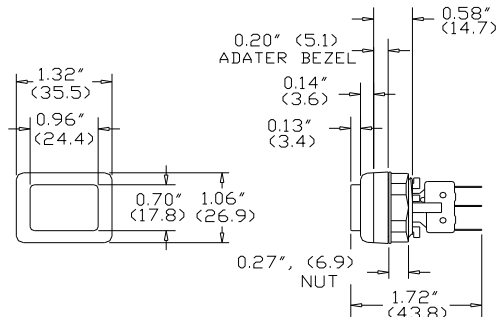

# POKER / VLT PUSH BUTTONS

**SQUARE VLT ASSEMBLY**

**1203-03-XX \$4.50 Each\***

Lamp Type

PANEL MOUNTING

**RECTANGULAR VLT ASSEMBLY**

**1204-03-XX \$4.50 Each\***

Lamp Type

PANEL MOUNTING

**MEDIUM-RECTANGULAR VLT ASSEMBLY**

**1205-03-XX \$4.50 Each\***

Lamp Type

PANEL MOUNTING