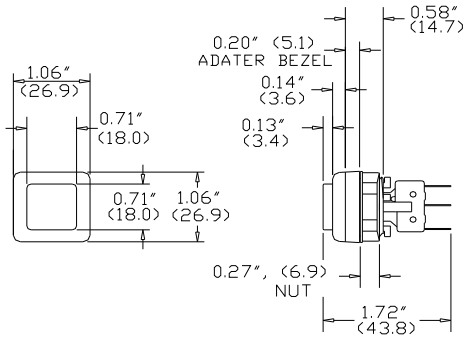

# POKER / VLT PUSH BUTTONS

**SQUARE VLT ASSEMBLY**

**1203-03-XX \$4.50 Each\***

Lamp Type

PANEL MOUNTING

**RECTANGULAR VLT ASSEMBLY**

**1204-03-XX \$4.50 Each\***

Lamp Type

PANEL MOUNTING

**MEDIUM-RECTANGULAR VLT ASSEMBLY**

**1205-03-XX \$4.50 Each\***

Lamp Type

PANEL MOUNTING