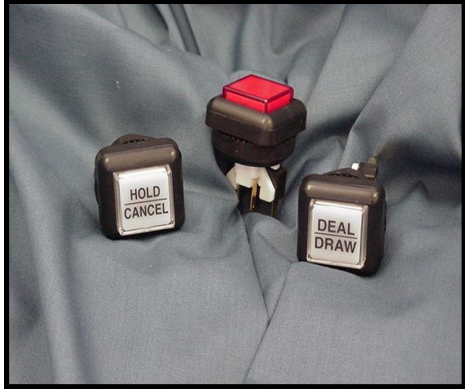

# POKER / VLT PUSH BUTTONS

**SQUARE VLT ASSEMBLY**

**1203-03-XX \$4.50 Each\***

Lamp Type

PANEL MOUNTING

**RECTANGULAR VLT ASSEMBLY**

**1204-03-XX \$4.50 Each\***

Lamp Type

PANEL MOUNTING

**MEDIUM-RECTANGULAR VLT ASSEMBLY**

**1205-03-XX \$4.50 Each\***

Lamp Type

PANEL MOUNTING