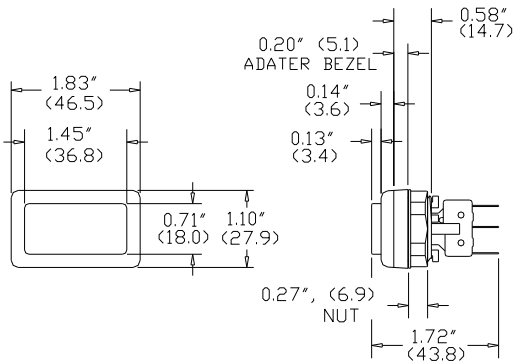

# POKER / VLT PUSH BUTTONS

**SQUARE VLT ASSEMBLY**

**1203-03-XX \$4.50 Each\***

Lamp Type

PANEL MOUNTING

**RECTANGULAR VLT ASSEMBLY**

**1204-03-XX \$4.50 Each\***

Lamp Type

PANEL MOUNTING

**MEDIUM-RECTANGULAR VLT ASSEMBLY**

**1205-03-XX \$4.50 Each\***

Lamp Type

PANEL MOUNTING