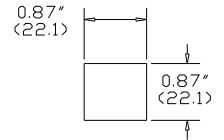

# POKER / VLT PUSH BUTTONS

**SQUARE VLT ASSEMBLY**

**1203-03-XX \$4.50 Each\***

Lamp Type

PANEL MOUNTING

**RECTANGULAR VLT ASSEMBLY**

**1204-03-XX \$4.50 Each\***

Lamp Type