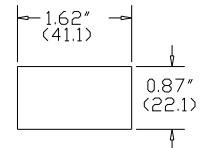

PANEL MOUNTING

MEDIUM-RECTANGULAR VLT ASSEMBLY