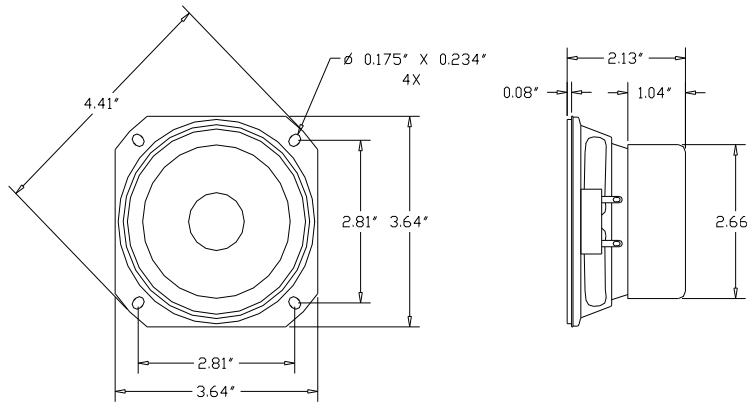

# ROUND SPEAKERS

Part Number	Item	Price 1-100 units
718-4X4-10W-01	3.5" Round Speaker, 10-20watt	\$ 8.75

Length	Depth	IMP	Power Range	Terminal Size	Magnet Type
3.64"	2.13"	8 Ω	10-20W	.125"	FERRITE

Part Number	Item	Price 1-100 units
718-5X5-25W-01	5" Round Speaker, 25-50watt.	\$ 12.25

Length	Depth	IMP	Power Range	Terminal Size	Magnet Type
5.25"	3.25"	8 Ω	25-50W	.250"	FERRITE