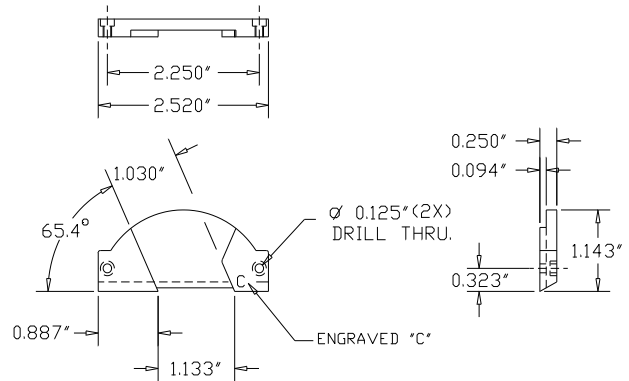

# COIN BACKPLATES

Part Number	Item	Price 1-100 units
5400-19-100C	Chrome Token Backplate	\$ 5.20 each
5400-19-100G	Titanium Gold Token Backplate	\$ 10.00 each

Part Number	Item	Price 1-100 units
04-21013C	Chrome 5¢ Angle Entry Backplate	\$ 5.20 each
04-21013G	Titanium Gold 5¢ Angle Entry Backplate	\$ 10.00 each

Part Number	Item	Price 1-100 units
04-21035C	Chrome 25¢ Angle Entry Backplate	\$ 5.20 each
04-21035G	Titanium Gold 25¢ Angle Entry Backplate	\$ 10.00 each