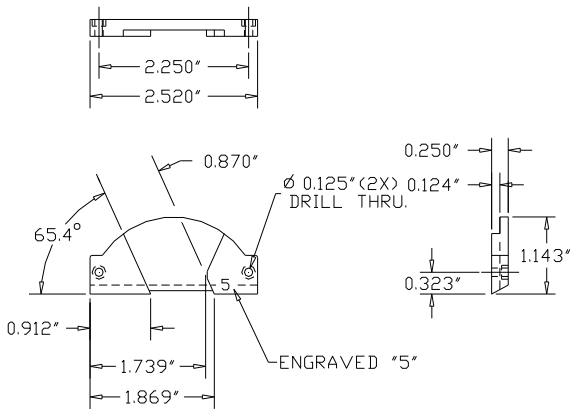

# COIN BACKPLATES

Part Number	Item	Price 1-100 units
5400-19-100C	Chrome Token Backplate	\$ 5.20 each
5400-19-100G	Titanium Gold Token Backplate	\$ 10.00 each

Part Number	Item	Price 1-100 units
04-21013C	Chrome 5¢ Angle Entry Backplate	\$ 5.20 each
04-21013G	Titanium Gold 5¢ Angle Entry Backplate	\$ 10.00 each

Part Number	Item	Price 1-100 units
04-21035C	Chrome 25¢ Angle Entry Backplate	\$ 5.20 each
04-21035G	Titanium Gold 25¢ Angle Entry Backplate	\$ 10.00 each