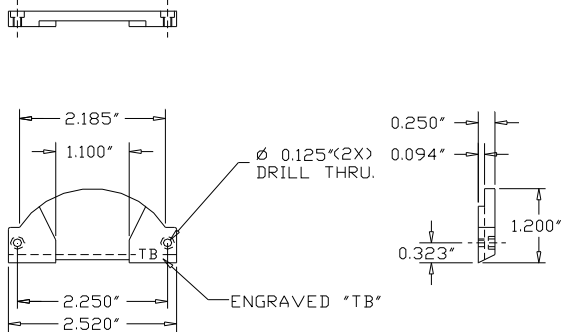

# COIN BACKPLATES

Part Number	Item	Price 1-100 units
5400-19-100C	Chrome Token Backplate	\$ 5.20 each
5400-19-100G	Titanium Gold Token Backplate	\$ 10.00 each

Part Number	Item	Price 1-100 units
04-21013C	Chrome 5¢ Angle Entry Backplate	\$ 5.20 each
04-21013G	Titanium Gold 5¢ Angle Entry Backplate	\$ 10.00 each

Part Number	Item	Price 1-100 units
04-21035C	Chrome 25¢ Angle Entry Backplate	\$ 5.20 each
04-21035G	Titanium Gold 25¢ Angle Entry Backplate	\$ 10.00 each