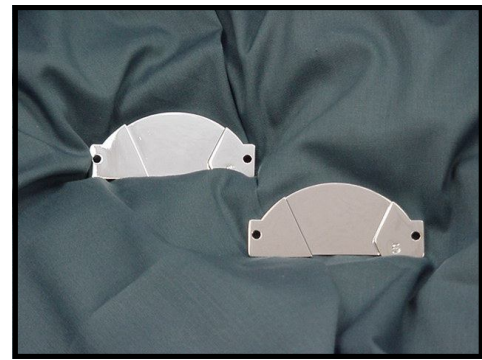

# COIN BACKPLATES

Part Number	Item	Price 1-100 units
5400-19-100C	Chrome Token Backplate	\$ 5.20 each
5400-19-100G	Titanium Gold Token Backplate	\$ 10.00 each

Part Number	Item	Price 1-100 units
04-21013C	Chrome 5¢ Angle Entry Backplate	\$ 5.20 each
04-21013G	Titanium Gold 5¢ Angle Entry Backplate	\$ 10.00 each

Part Number	Item	Price 1-100 units
04-21035C	Chrome 25¢ Angle Entry Backplate	\$ 5.20 each
04-21035G	Titanium Gold 25¢ Angle Entry Backplate	\$ 10.00 each