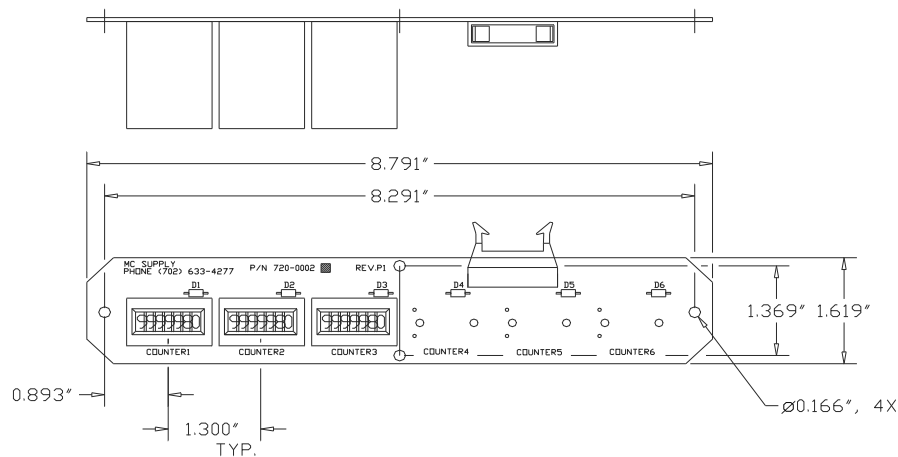

# METER PANELS

- Available in 12 Volt & 24 Volt.
- Available in 3, 4, 5, & 6 meter configurations.
- Supplied with AMP Universal Ejection Style Pin Header with

Part Number	Item	Price 1-50 pieces
720-0002-0	Blank Meter Panel	\$ 9.95 each
720-0002-3	12 Volt, 3 Meter Panel	\$ 29.95 each
720-0003-3	24 Volt, 3 Meter Panel	\$ 29.95 each