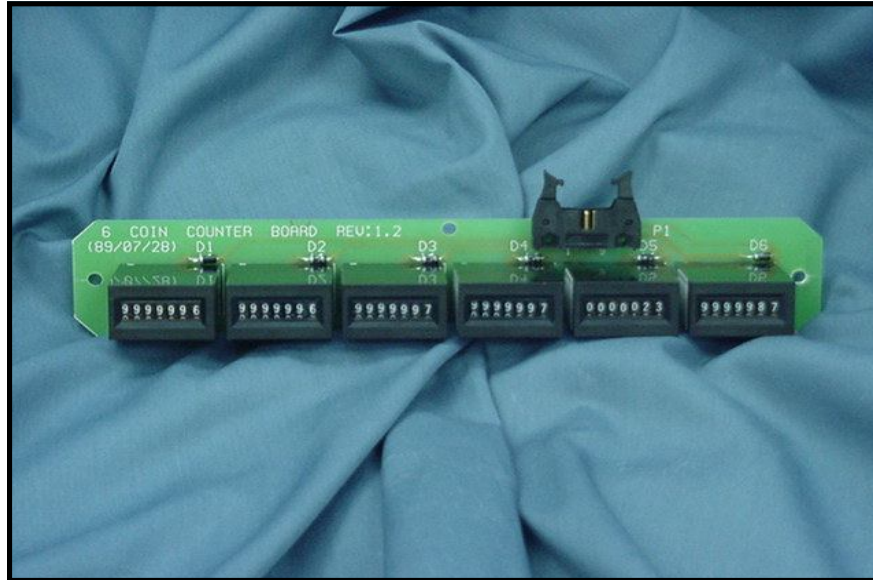

# METER PANELS

- Available in 12 Volt & 24 Volt.
- Available in 3, 4, 5, & 6 meter configurations.
- Supplied with AMP Universal Ejection Style Pin Header with

Part Number	Item	Price 1-50 pieces
720-0002-0	Blank Meter Panel	\$ 9.95 each
720-0002-3	12 Volt, 3 Meter Panel	\$ 29.95 each
720-0003-3	24 Volt, 3 Meter Panel	\$ 29.95 each