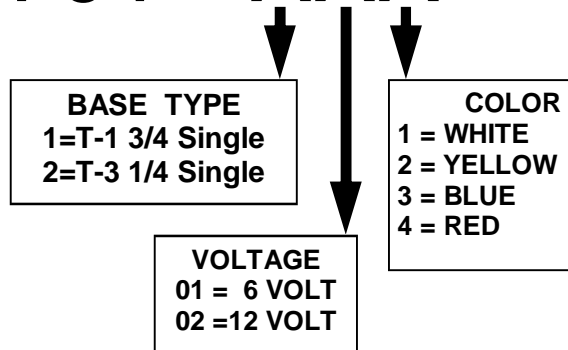

LED LAMPS

701 - XXX

- *Last more than 10 times longer than standard incandescent lamps.
- *Very energy efficient to operate.
- *Fits most VLT and IPB Push Buttons as well as many Tower lights.
- *Available in a variety of colors and voltages.