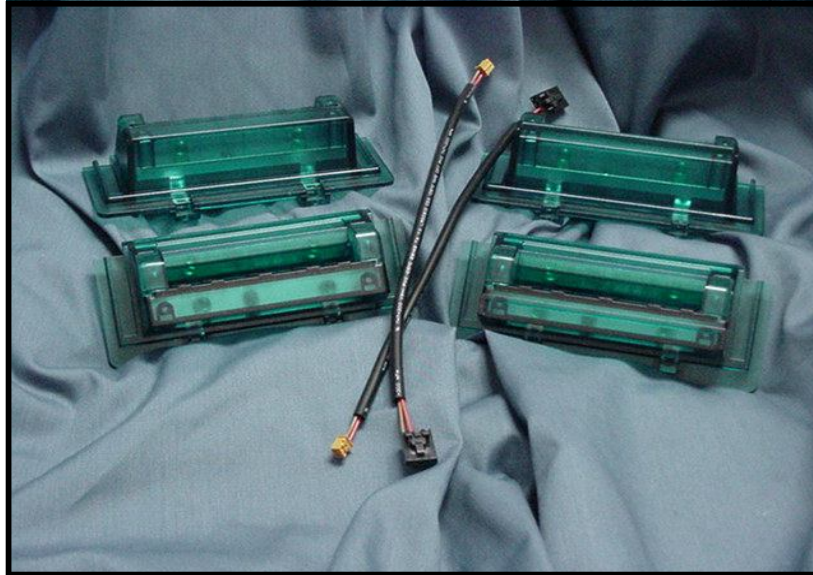

JCM UBA BILL VALIDATOR BEZELS

- High impact, translucent polymer.
- Available in Green, Yellow, & Translucent Black.
- 4 LED's per unit.
- Bezel LED running lights available.
- Universal fit to JCM Universal Bill Acceptors.
- Two face profiles to choose from.
- Supplied with one 8" harness.
- Available for both 67mm & 81mm Currency

Part Number	Item	Price	Part Number	Item	Price
5400-19-160X	Raised profile JCM Bezel	\$14.95	5400-19-161	Flat profile JCM _a Bezel	\$14.95

* X Designates Bezel Color. G = Green, Y = Yellow, B = Black
 * Wire harness can be purchased separately.
 * For quantities over 100 units, please call for quote. (702) 633-4277