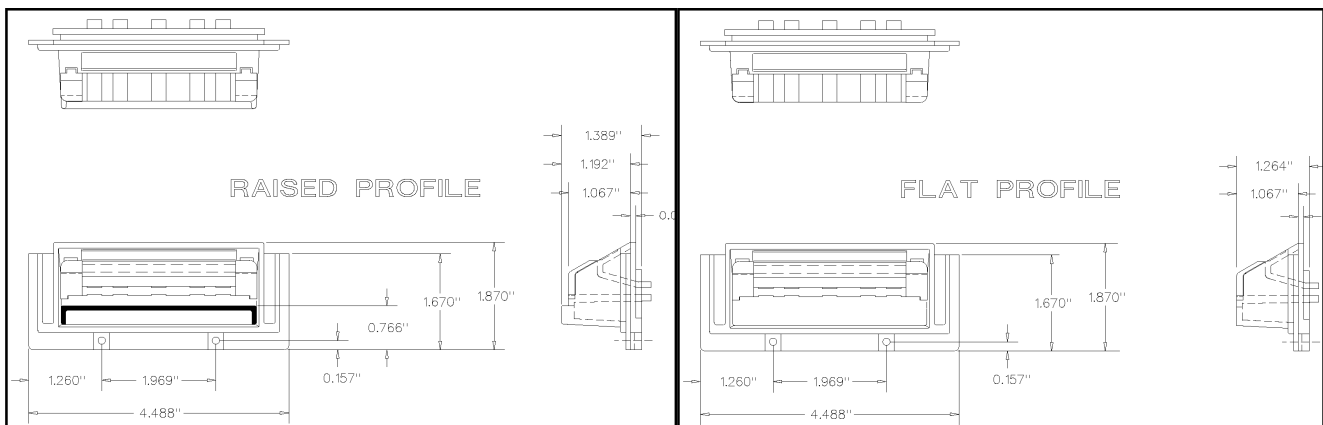

JCM UBA BILL VALIDATOR BEZELS

- High impact, translucent polymer.
- Available in Green, Yellow, & Translucent Black.
- 4 LED's per unit.
- Bezel LED running lights available.
- Universal fit to JCM Universal Bill Acceptors.
- Two face profiles to choose from.
- Supplied with one 8" harness.
- Available for both 67mm & 81mm Currency

Part Number	Item	Price	Part Number	Item	Price
5400-19-160X	Raised profile JCM Bezel	\$14.95	5400-19-161	Flat profile JCM _a Bezel	\$14.95

* X Designates Bezel Color. G = Green, Y = Yellow, B = Black
 * Wire harness can be purchased separately.
 * For quantities over 100 units, please call for quote. (702) 633-4277