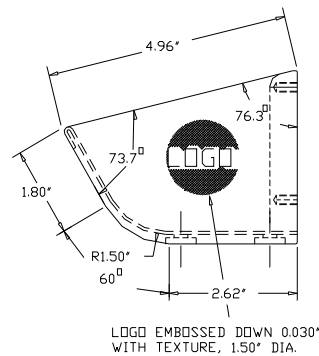

COIN TRAY END CAPS

- Die cast Zinc Alloy.
- Available in Chrome or Titanium Gold finish.
- Custom logo available.

| Part Number | Item | Price 1-100 pieces |
|--------------|---------------------------------|--------------------|
| 5000-19-200C | Right Side Chrome Endcap | \$30.00 each |
| 5000-19-201C | Left Side Chrome Endcap | \$30.00 each |
| 5000-19-200G | Right Side Titanium Gold Endcap | \$90.00 each |
| 5000-19-201G | Left Side Titanium Gold Endcap | \$90.00 each |

- Coin trays available, call with your size and specifications for quote.
- Part numbers shown are for endcaps with blank logo.