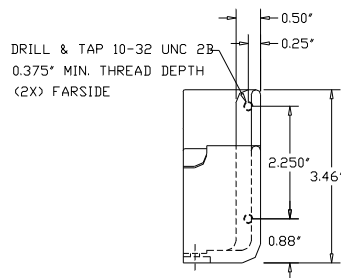

COIN TRAY END CAPS

- Die cast Zinc Alloy.
- Available in Chrome or Titanium Gold finish.
- Custom logo available.

| Part Number | Item | Price 1-100 pieces |
|--------------|---------------------------------|--------------------|
| 5000-19-200C | Right Side Chrome Endcap | \$30.00 each |
| 5000-19-201C | Left Side Chrome Endcap | \$30.00 each |
| 5000-19-200G | Right Side Titanium Gold Endcap | \$90.00 each |
| 5000-19-201G | Left Side Titanium Gold Endcap | \$90.00 each |

- Coin trays available, call with your size and specifications for quote.
- Part numbers shown are for endcaps with blank logo.