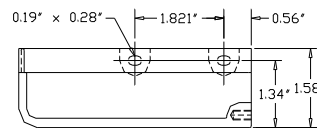

COIN TRAY END CAPS

- Die cast Zinc Alloy.
- Available in Chrome or Titanium Gold finish.
- Custom logo available.

| Part Number | Item | Price 1-100 pieces |
|--------------|---------------------------------|--------------------|
| 5000-19-200C | Right Side Chrome Endcap | \$30.00 each |
| 5000-19-201C | Left Side Chrome Endcap | \$30.00 each |
| 5000-19-200G | Right Side Titanium Gold Endcap | \$90.00 each |
| 5000-19-201G | Left Side Titanium Gold Endcap | \$90.00 each |

- Coin trays available, call with your size and specifications for quote.
- Part numbers shown are for endcaps with blank logo.